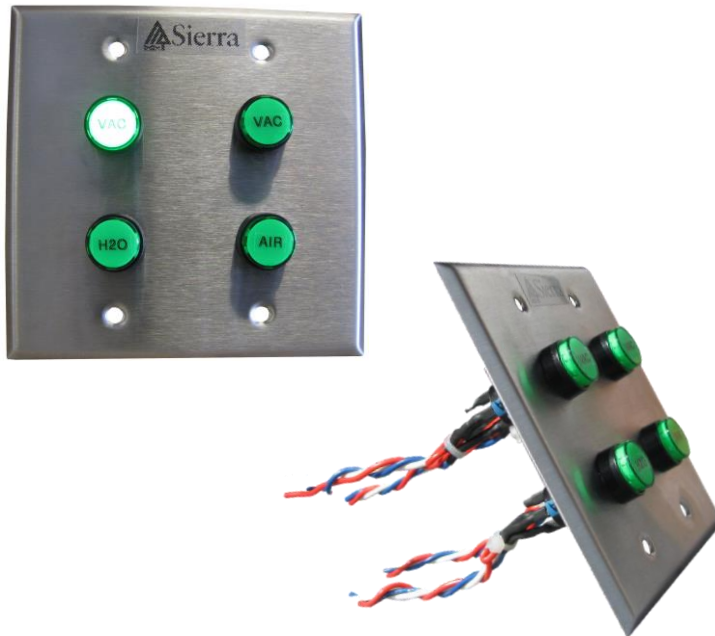

Remote control panel

Details

Voltage: 24 V AC

Lamp type: Green LED

Current: 3 Amps

Material: Stainless steel

Operate equipment by pushing a button, from any room!

Manufactured in the USA!

Button combinations are endless

Green pushbutton illuminated switches

Proudly manufactured
in the USA!